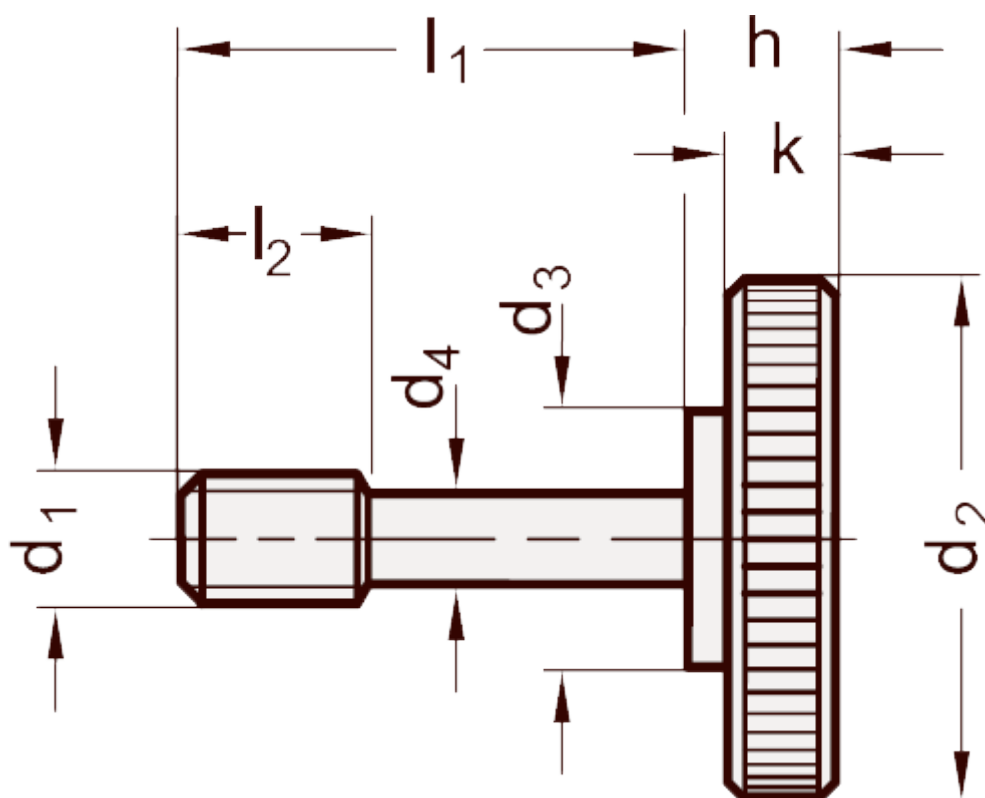

Article number: 206532M518NI
Description: E+G Knurled screw
GN 653.2-M5-18-NI

Measures

$a_1 = 2.5-4$	$h = 6.5$
$a_2 = 4-10.5$	$k = 4$
$a_3 = 10.5-12$	$l_2 = 6$
$d_1 = M5$	Weight in (g) = 13
$d_2 = 20$	
$d_3 = 10$	
$d_4 = 4$	
$d_5 = 5.5$	